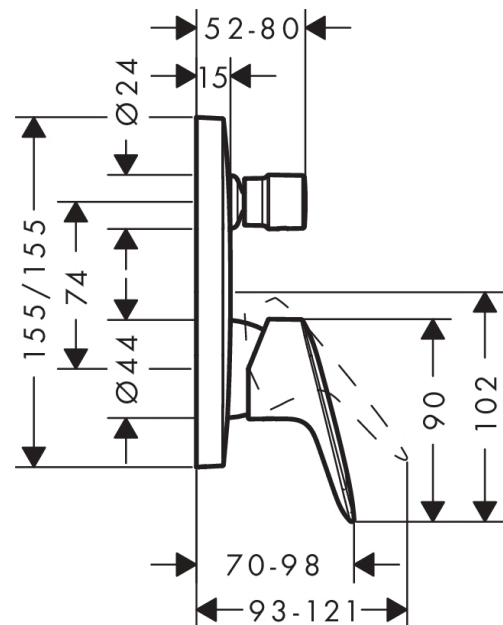

## Logis

Single lever bath mixer for concealed installation for iBox universal

Finish: **Matt Black** Article Number: **71405670**

### Description

#### product features

- 2 functions
- flow rate upper outlet: 21 l/min
- flow rate lower outlet: 29 l/min
- maximum flow rate at 3 bar: 29 l/min
- ceramic cartridge
- temperature limitation adjustable
- diverter with automatic resetting
- connection type: basic set
- wall-mounted
- min. operating pressure: 1 bar
- max. operating pressure: 10 bar

### Scale drawing